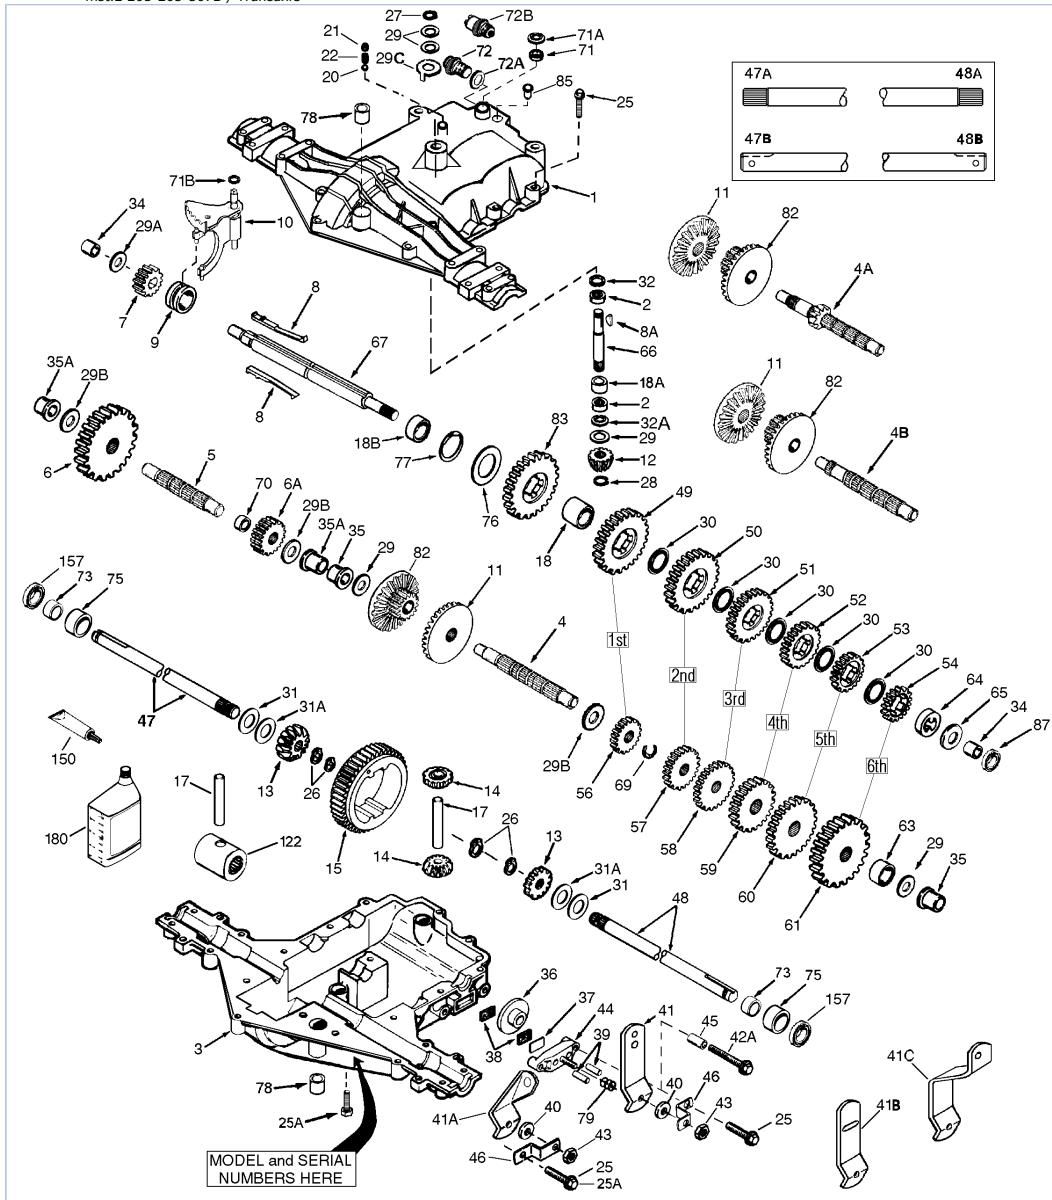

mst.2 205-205-507B / Transaxle

Part List

mst.2 205-205-507B / Transaxle

REF #	ITEM #	DESCRIPTION	QTY	REMARK
1	772147	Transaxle Cover	1	
2	780086A	Needle Bearing 5/8" ID	2	
3	770128	Transaxle Case	1	
4	776395	Countershaft	1	
5	776409	Output Shaft	1	
6	778364	Spur Gear (38 teeth)	1	
6A	778369	Spur Gear (15 teeth-steel)	1	
7	778330	Spur Gear (11 teeth)	1	
8	792180	Shift Key	2	
8A	792047	Woodruff Key #9	1	
9	784352	Shift Collar	1	
10	784378	Shift Rod & Fork	1	
11	778334	Bevel Gear (30 teeth)	1	
12	778309	Input Bevel Pinion (13 teeth)	1	
13	778368	Bevel Gear (13 teeth) (Incl. 14)	2	
14	778368	Bevel Pinion (13 teeth) (Incl. 13)	2	
15	778370	Ring Gear (43 teeth)	1	
17	786188	Drive Pin	1	
18	786102	Spacer	1	
20	792077A	Ball 5/16" dia	1	
21	792211	Cap Screw 3/8-16 x 3/8"	1	
22	792079	Spring	1	
25	792073A	Screw 1/4-20 x 1-1/4"	17	
25A	792177	Screw 1/4-20 x 1-3/8"	2	
26	792125	Retaining Ring (pkg of 2)	4	
27	792035	Retaining Ring	1	
28	788040	Retaining Ring	1	
29	780072	Washer	4	
29A	780160	Washer	1	
29B	780051	Thrust Washer (.762 ID)	3	
29C	780199	Anti-Rotation Washer .632	1	
30	780108	Washer	4	
31	780001	Washer (.056 wide) (USE AS NEEDED)	2	
31A	780195	Flat Washer (.062 wide)	2	
32	788083	Oil Seal 5/8"	1	
34	780194	Bushing 9/16"	2	
35	780193	Flanged Bushing 5/8" ID	2	
35A	780197	Flanged Bushing 3/4"	2	
36	790075	Brake Disk	1	
37	790007	Brake Pad Plate	1	
38	799021	Brake Pad (pkg of 2)	2	
39	786026	Dowel Pin	2	
40	792076A	Flat washer	1	
41A	790079	Brake Lever	1	
42	792073A	Screw 1/4-20 x 1-1/4"	1	
42A	792085A	Screw 1/4-20 x 2-1/4"	1	
43	792075	Locknut 5/16-24	1	
44	790025	Brake Pad Holder	1	
45	786066	Spacer	1	
46	786086	Brake Lever Bracket	1	
47	774690	Axle (11-15/16" long)	1	
48	774691	Axle (16-1/2" long)	1	
49	778356	Spur Gear (29 teeth)	1	
50	778354	Spur Gear (23 teeth)	1	
51	778313	Spur Gear (19 teeth)	1	
52	778350	Spur Gear (16 teeth)	1	
53	778346	Spur Gear (15 teeth)	1	
56	778355	Spur Gear (11 teeth)	1	
57	778353	Spur Gear (17 teeth)	1	
58	778351	Spur Gear (21 teeth)	1	
59	778349	Spur Gear (24 teeth)	1	
60	778345	Spur Gear (25 teeth)	1	
63	786071	Countershaft Spacer 1-1/8" x 3/8"	1	
64	786072	Brake Shaft Spacer 1-3/8" x 3/8"	1	
65	780189	Washer	1	
66	776422	Input Shaft	1	
67	776396	Shifter & Brake Shaft	1	
69	792170	Retaining Ring	1	
70	786187	Spacer .890	1	
71B	788092	"O" Ring	1	
76	780090	Washer	1	